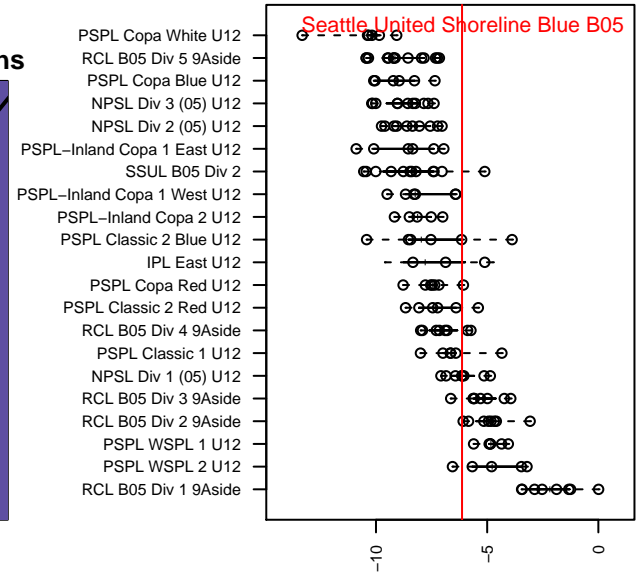

# Seattle United Shoreline Blue B05

Seattle United Regional  
 Shoreline, WA  
 B05 total strength=678  
 attack=1 defense=0.43  
 fall league = NPSL Div 1 (05) U12

alt names used:  
 Seattle United SH B05 Blue  
 SU Shoreline B05 Blue  
 Seattle United B05 Shoreline Blue  
 Seattle United SH B05 Blue

Venues played:  
 2016 Seattle United Cup BU12 Silver  
 2016 Xtreme Cup BU12 Silver  
 2016 NPSL Division 1 (05) U12  
 2016 Founders Cup B05 Div A

**Seattle United Shoreline Blue B05**  
 Dots are actual minus expected GF (blue circles) and GA (red triangles).  
 Blue line is smoothed change in attack strength. Red is smoothed change in defense strength.

**attack and defense variance (black dot)  
relative to other teams  
and top 10 in region**

**attack and defense rating  
relative to others at age  
and all opponents in last 13 months**

**Performance relative to 13 month average**